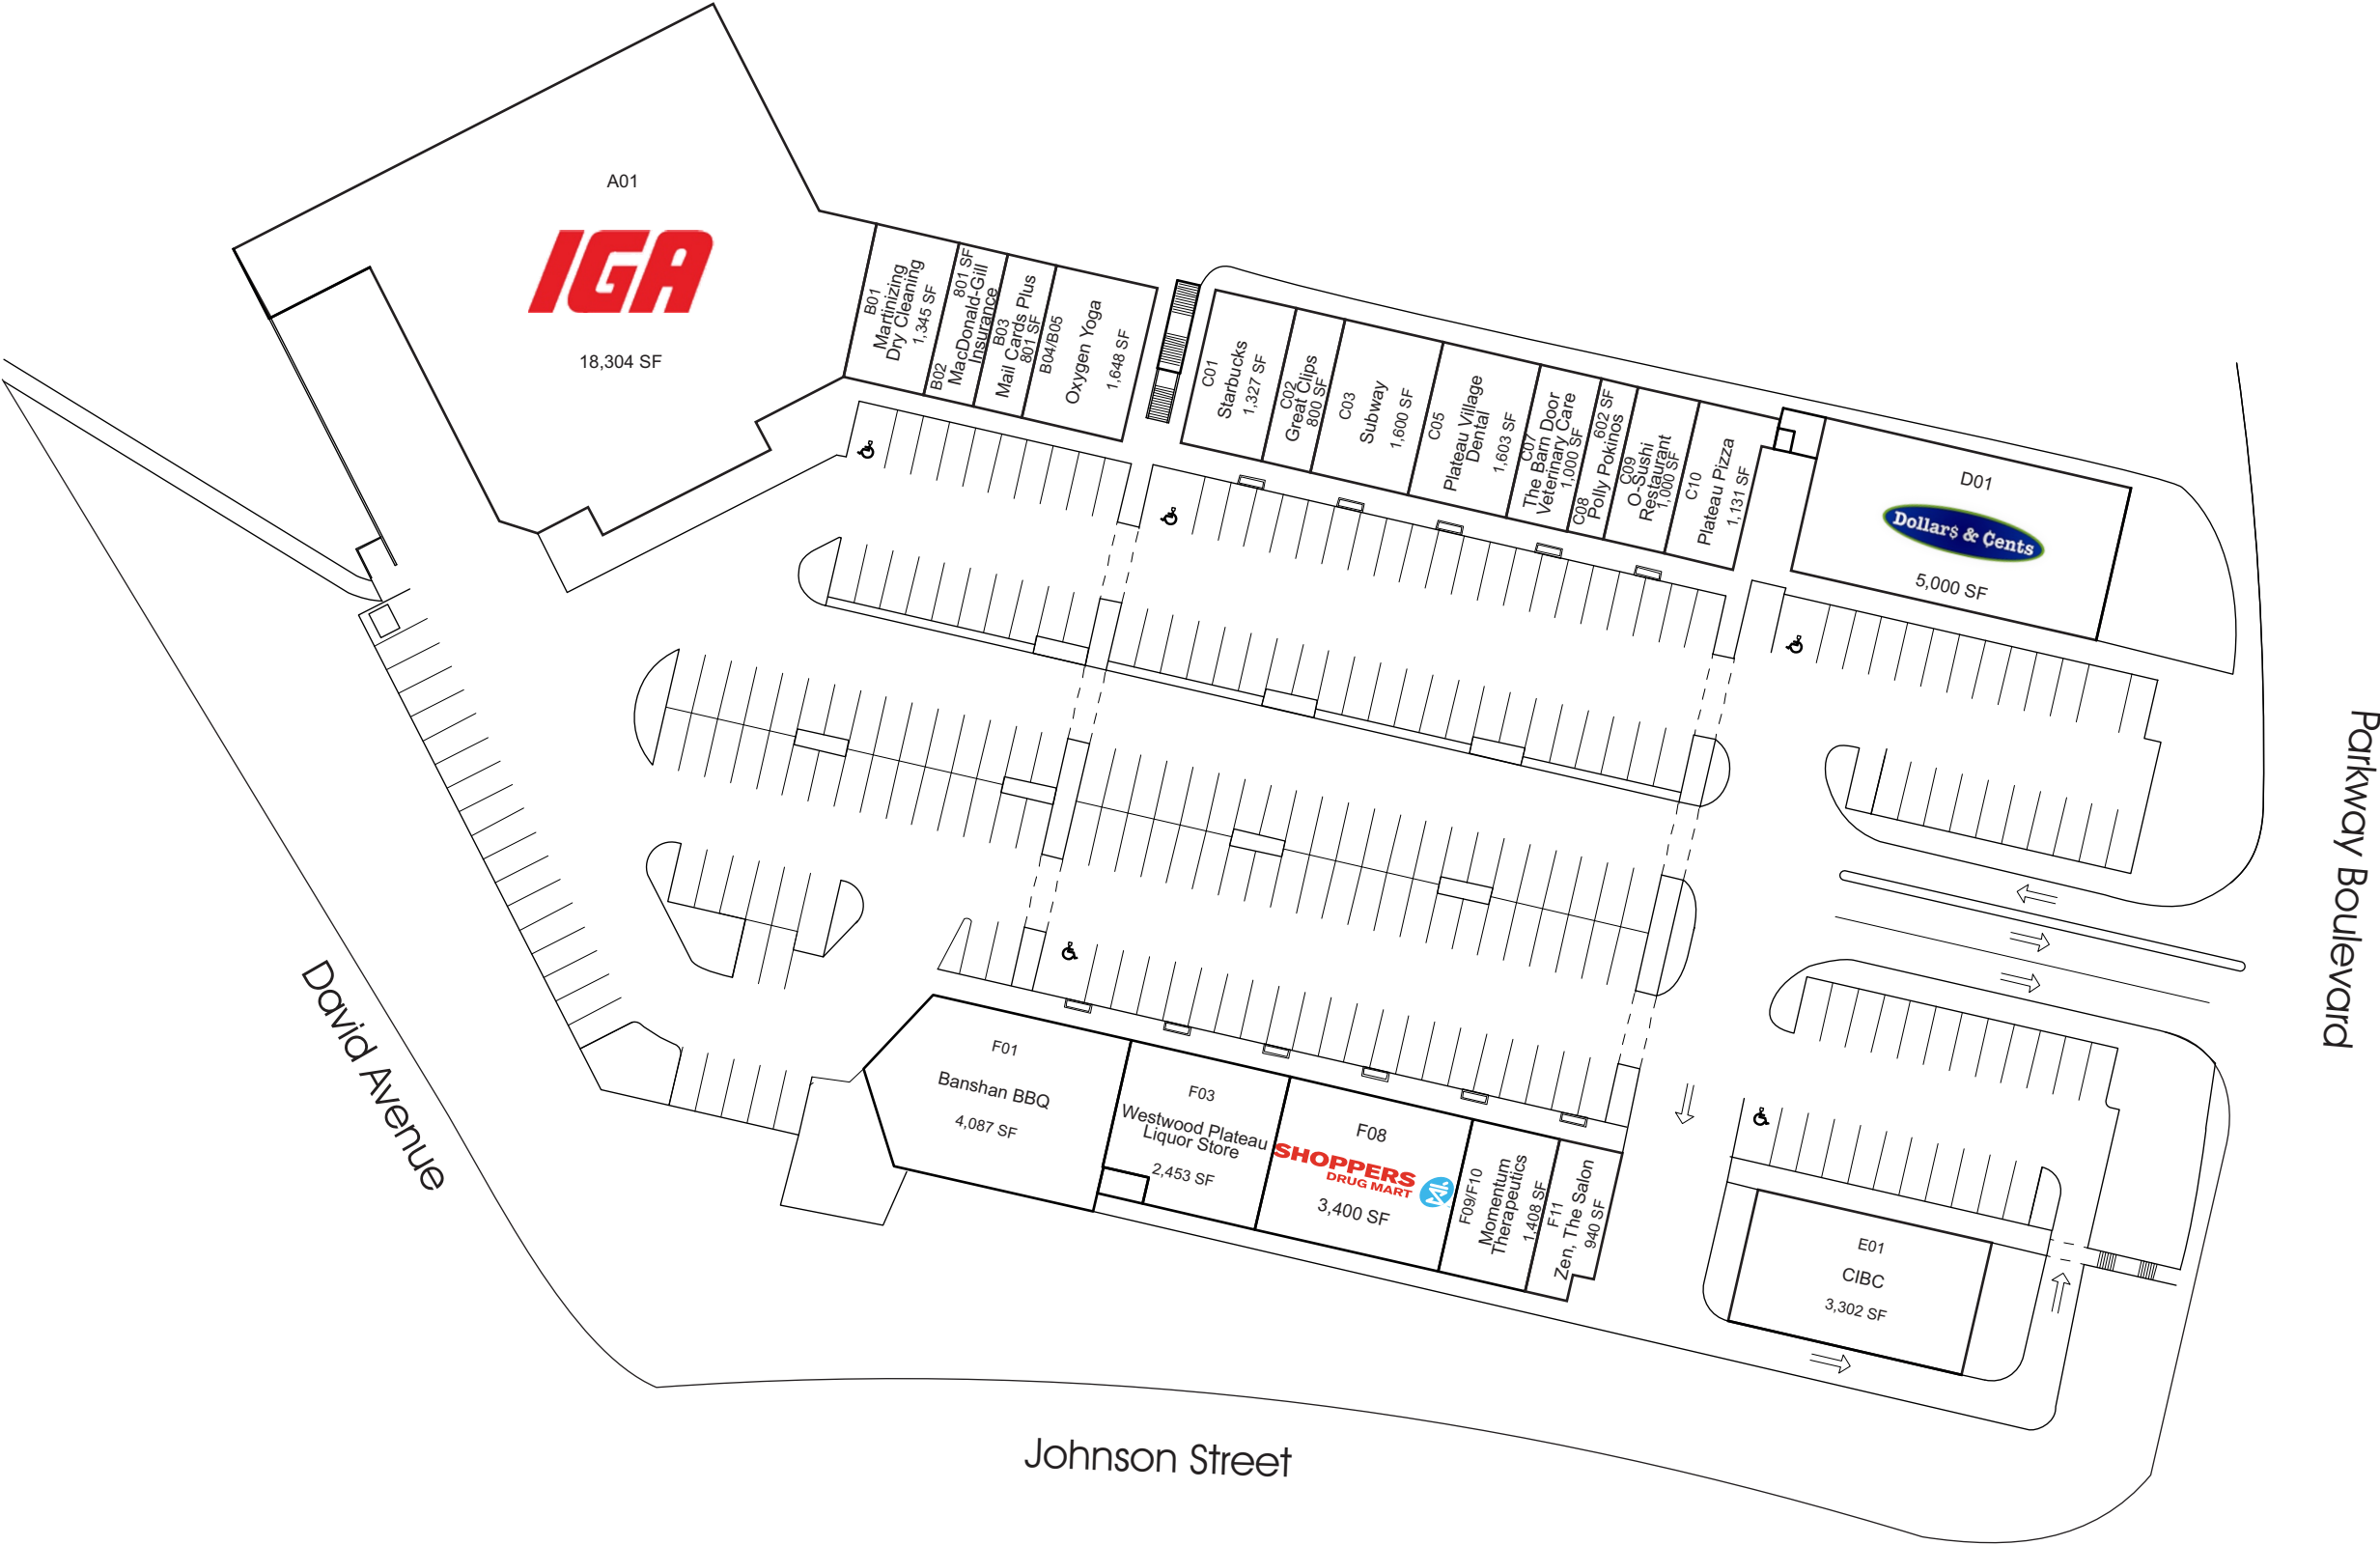

Westwood Plateau Village

Coquitlam, BC

This site plan is presented solely for the purpose of identifying the approximate location of the buildings as presently contemplated by the owner/landlord. Building dimensions, access and parking areas, existing tenant locations and identities are approximate and subject to change at the owner's discretion from time to time without notice. The information provided herein should be otherwise verified and is not intended to be relied upon in the form presented.